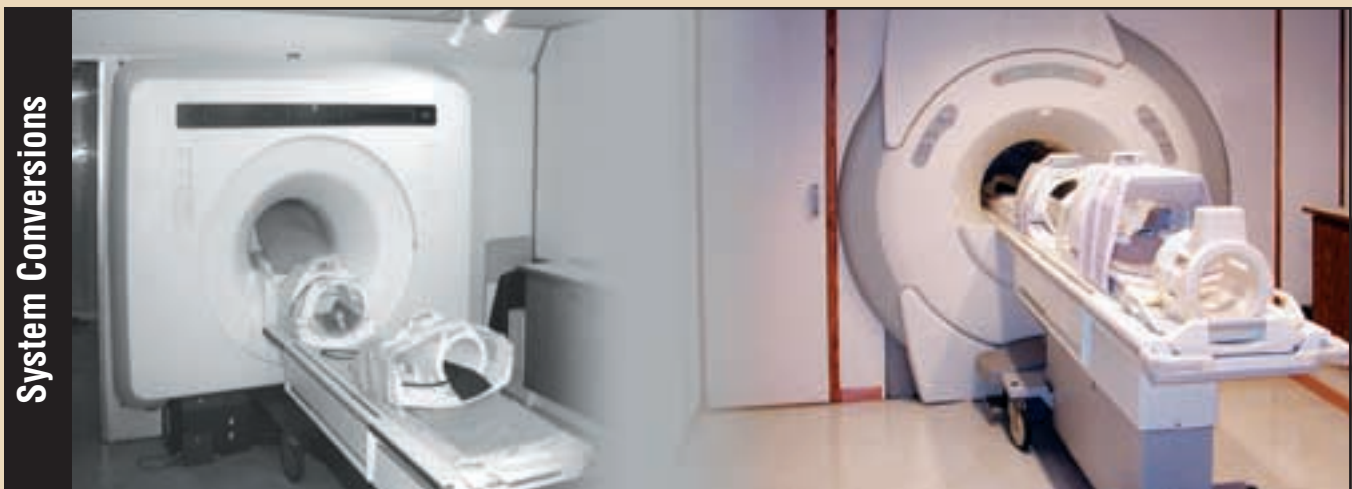

# Why Risk Inexperienced or Marg

**AKSV offers cost effective methods to upgrade your existing mobile unit or to convert it to another modality.**

- Removal of obsolete system components.
- Reengineering of existing mobile unit to meet system manufacturer's specifications including additional magnetic shielding or RF shielding as required.
- Installation of new components.
- Retesting and recalibration of new system to meet manufacturer's specifications.
- Interior can be completely renovated to include new cabinetry, countertops, floor cover, etc. depending on customer requirements.
- Exterior panels and doors can be replaced depending on condition and customer requirements. The exterior of the unit can be repainted and graphics applied at our facility.