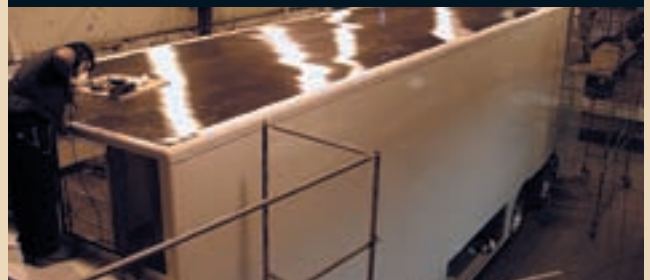

Initially Experienced Alternatives?

Complete rebuilding program for mobile units damaged in accidents.

AKSV can provide complete repair of any or all of the following items, depending on the extent of the damage, all in-house.

- Total structural repair. Including replacement of damaged structure members.
- Installation of new exterior aluminum skin.
- Application of foamed-in-place insulation.
- Repainting.
- Application of exterior graphic identification.
- Engine or generator repair/replacement.
- Repair of axles, suspension systems, wheels and brakes.
- Air conditioning repair/replacement and calibration.
- Electric wiring replacement and distribution.
- RF room repair and recalibration.
- MRI magnetic shielding repair.
- Magnet cryogen recovery system repair.
- Long/short term storage on electrical power hook-up.

Skin Shop