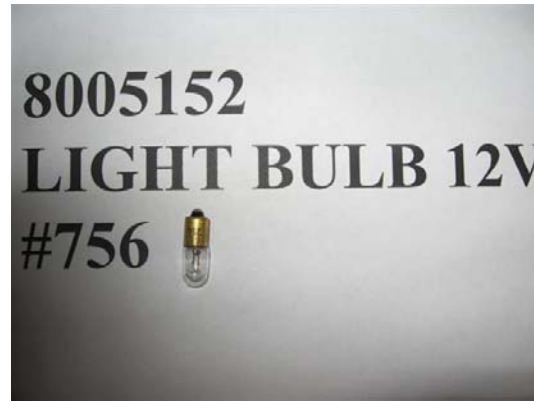

H1002410 – 20 WATT HALOGEN Light Bulb – Ceiling

8005152 – LIGHT BULB 12VOLT#756