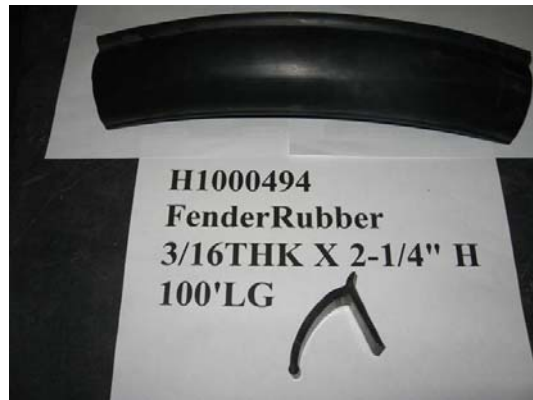

SERVICE SOLUTIONS DIVISION

4000691 - VELCRO - LOOP - NYLON
1" Wide, white:

4000871-ANTI-SLIP TAPE BLACK 6"

4000692 - VELCRO HOOK WHITE 1":

4000869-ANTI-SLIP TAPE BLACK 2"

H60004497 – Self Lock Velcro

4000872-ANTI-SLIP TAPE BLACK 1"

SERVICE SOLUTIONS DIVISION

H1002329 – D.O.T. AIR HOSE 1/4 IN.

H10023807 – 3/8 D.O.T. AIR HOSE

H1001975 – HYDRAULIC HOSE 1/4in

0010008 - Spray Suppression Tire Brush

H1000494 – Fender Rubber

H1003474 - Sink Portable roll around with water heater

SERVICE SOLUTIONS DIVISION

H5001249 – SLIDE OUT AIR VALVE (CEILING) Obsolete

4000730 - VALVE ASSEMBLY AIR S/O CONTROL CURRENT

5000515 - LIFT GATE PUMP WC#90216951: Obsolete

5000250 – New Style Lift Gate Pump Retro Fit Kit for 5000515 Pump - Current

8800056 – Landing Gear Pump For S000204 Power Packer Landing Leg Control Box

S000204 – Power Packer Landing Leg

SERVICE SOLUTIONS DIVISION

H10022367 – Medical System Coolant Glycol

No Part # - GE Patient Therapy Board Center Bracket